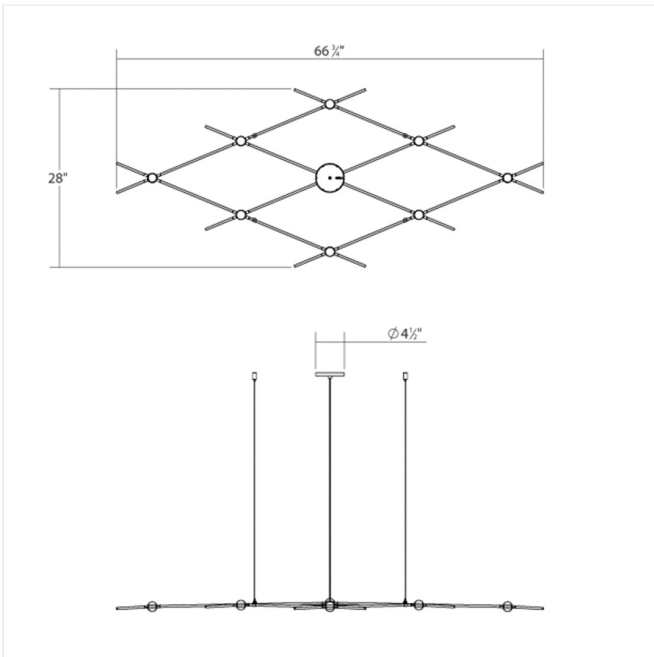

# Constellation Aquarius Chandelier Minor Spec Sheet

SKU: 21Q13-RW3312

Aquarius is "The Great One;" it is a broad constellation of uniform brightness across a vast space of sky. Expansive, covering a large range of space, Constellation Aquarius is available in sizes: Minor, Medius, and Major.

## Dimensions

Height:	1.5"
Width:	66.75"
Length:	28"
Canopy/Backplate/Base:	4.5"
Hanging Details:	10' Adjustable Cord/Cable
Size:	Minor
Canopy/Backplate/Base Height:	0.5"