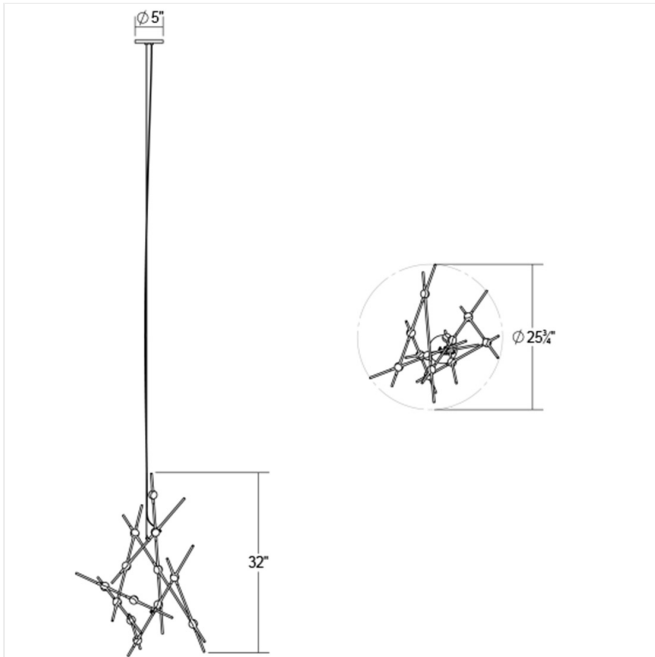

Project:

Constellation Aquila Minor Pendant Spec Sheet

SKU: 2151.38C

The eagle that carried Zeus's thunderbolts embodies the mythological reference to this stunning sculptural configuration. Constellation Aquila is available in two sizes, and can be suspended as individual sculptures or clustered with others to form a spectacular arrangement of magical Constellations.

Learn more: <https://sonnemanlight.com/constellation-aquila>

Type #:

Dimensions

Height:	32"
Diameter:	25.75"
Canopy/Backplate/Base:	4.5"
Size:	Minor
Canopy/Backplate/Base Height:	0.5"

Electrical Specs

Bulb(s) Included?:	Yes
Bulb 1 Type:	Integral LED
Bulb Quantity:	13
Input Voltage:	100-277VAC
Wattage:	26
Initial Lumens:	3280
Delivered Lumens:	2270
Color Temperature:	3000K
CRI:	90
Power Supply Type:	Driver
Power Supply Quantity:	1
Power Supply Location:	Remote
Dimming Type:	0-10V
Bulb Max Wattage:	26

Installation

Installation:	Licensed electrician required, multi-step installation
Sloped Ceiling Compatible?:	Not Compatible
Maximum Hanging Height:	32"

Shipping

Carton 1 L x W x H:	23" X 16" X 6"
Carton 1 Gross Weight:	12 LBS