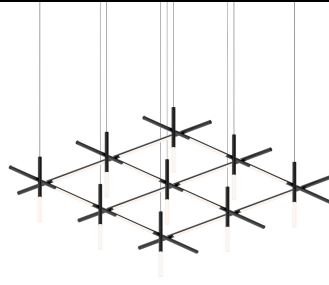

# Labyrinth Square Medium Pendant Spec Sheet

SKU: 2105.25 Learn more at:  
<https://sonnemanlight.com/labyrinth-square-medium-chandelier>

Description: Timely and timeless, Labyrinth's systematic structure—an intersecting tubular LED framework in combination with cast pin connections—creates dynamic geometric order.

Scaled for residential, hospitality and commercial settings for an enduring modern presence.

This 2023 release is part of the Labyrinth family, which also includes the [Intersections Chandelier](#).

Type #:

## Dimensions

Height:	18.75"
Width:	74.25"
Length:	69"
Canopy/Backplate/Base:	5"
Hanging Details:	20' Adjustable Cable
Canopy/Backplate/Base Height:	2"

## Shade

Shade 1 Material:	Optical Acrylic
Shade 1 Color:	White