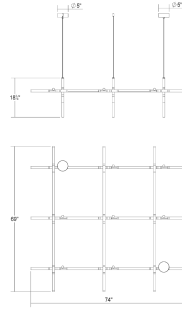

# Labyrinth Square Medium Pendant Spec Sheet

SKU: 2105.25 Learn more at:  
<https://sonnemanlight.com/labyrinth-square-medium-chandelier>

Description: Timely and timeless, Labyrinth's systematic structure—an intersecting tubular LED framework in combination with cast pin connections—creates dynamic geometric order.

## Dimensions

Height:	18.75"
Width:	74.25"
Length:	69"
Canopy/Backplate/Base:	5"
Hanging Details:	20' Adjustable Cable
Canopy/Backplate/Base Height:	2"