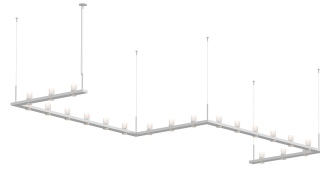

# INTERVALS Linear Beam Pendant Spec Sheet

SKU: 20QWZ46C    Learn more at:  
<https://sonnemanlight.com/intervals-linear-beam-pendant>

Description: Intervals is a uniquely integrated linear architectural lighting system of rhythmically aligned bidirectional illumination, with a range of available decorative and functional trims. Architecturally scaled, the suspended horizontal beams span long lengths within a space, supported from ceiling-mounted cables or stems, forming a dramatically powerful approach to illuminating architecturally expansive locations. SONNEMAN's new **INTERVALS Recessed Downlights** extend and support these Intervals Linear Beam Pendants. Together, they achieve a comprehensive and unified approach to dynamically lighting interior spaces.

## Dimensions

Height:	11.5"
Width:	204"
Length:	56"
Canopy/Backplate/Base:	4.5"
Hanging Details:	10' Adjustable Cable
Shape:	Etched Cylinder Uplight Trim
Size:	4' x 16'