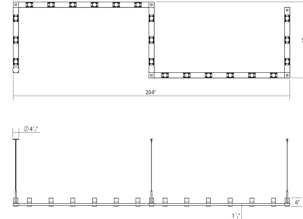

# INTERVALS Linear Beam Pendant Spec Sheet

SKU: 20QWZ46C    Learn more at:  
<https://sonnemanlight.com/intervals-linear-beam-pendant>

Description: Intervals is a uniquely integrated linear architectural lighting system of rhythmically aligned bidirectional illumination, with a range of available decorative and functional trims. Architecturally scaled, the suspended horizontal beams span long lengths within a space, supported from ceiling-mounted cables or stems, forming a dramatically powerful approach to illuminating architecturally expansive locations. SONNEMAN's new **INTERVALS Recessed Downlights** extend and support these Intervals Linear Beam Pendants. Together, they achieve a comprehensive and unified approach to dynamically lighting interior spaces.

## Dimensions

Height:	11.5"
Width:	204"
Length:	56"
Canopy/Backplate/Base:	4.5"
Hanging Details:	10' Adjustable Cable
Shape:	Etched Cylinder Uplight Trim
Size:	4' x 16'