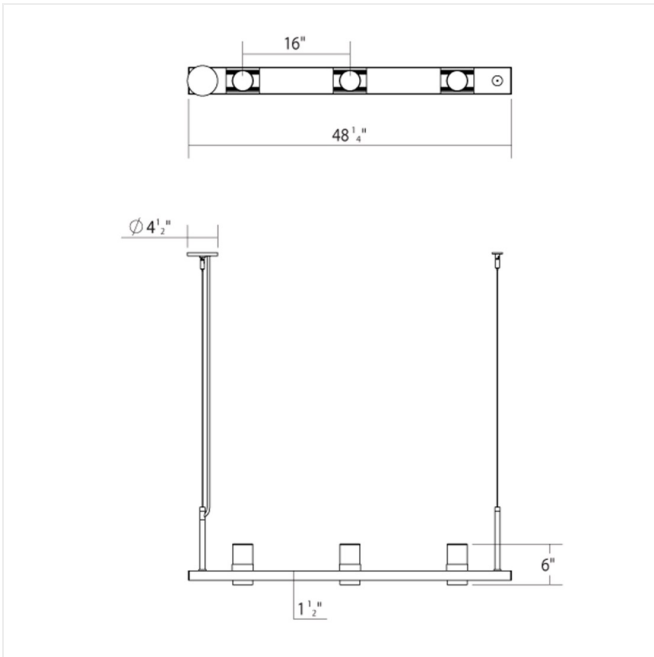

# Intervals Linear Beam Pendant Spec Sheet

SKU: 20QWL04C

INTERVALS is a uniquely integrated linear architectural lighting system of rhythmically aligned bidirectional illumination, with a range of available decorative and functional trims. Architecturally scaled, the suspended horizontal beams span long lengths within a space, supported from ceiling-mounted cables or stems, forming a dramatically powerful approach to illuminating architecturally expansive locations. SONNEMAN's new [INTERVALS Recessed Downlights](#) extend and support these Intervals Linear Beam Pendants. Together, they achieve a comprehensive and unified approach to dynamically lighting interior spaces.

## Dimensions

Height:	11.5"
Width:	48.25"
Length:	4"
Canopy/Backplate/Base:	4.5"
Hanging Details:	10' Adjustable Cable
Shape:	Etched Cylinder Uplight Trim
Size:	4'