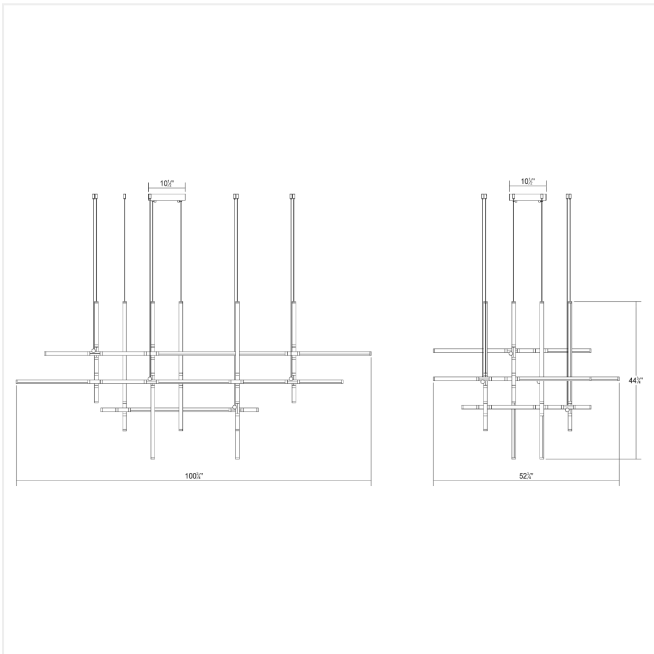

# Labyrinth Intersections Pendant Spec Sheet

SKU: 2099.25

Timely and timeless, Labyrinth's systematic structure—an intersecting tubular LED framework in combination with cast pin connections—creates dynamic geometric order.

## Dimensions

Height:	44.75"
Width:	101.25"
Length:	65.75"
Hanging Details:	20' Adjustable Cable
Size:	Large
Canopy/Backplate/Base Width:	10.5"
Canopy/Backplate/Base Depth:	10.5"
Canopy/Backplate/Base Height:	2"