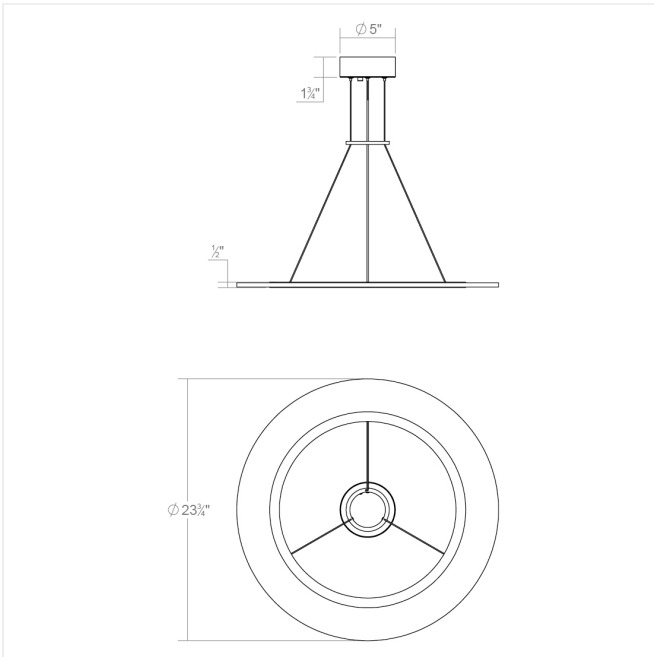

Project:

Arctic Rings 24" Single LED Pendant Spec Sheet

SKU: 2071.16

The essence of a frosted flat ring with illumination radiating from the thin profile of solid cast acrylic. Available in multiple sizes as single pendants and [chandelier](#) configurations, Arctic Rings can be overlaid across the space to create varying arrays of composition. Suitable for both residential and commercial environments.

Learn more: <https://sonnemanlight.com/arctic-rings-led-single-ring-pendant>

Type #:

Dimensions

Height:	0.5"
Diameter:	23.75"
Size:	24" Single LED Ring Pendant

Electrical Specs

Bulb(s) Included?:	Yes
Bulb 1 Type:	Integral LED
Bulb Quantity:	1
Input Voltage:	120-277VAC
Wattage:	12
Initial Lumens:	1350
Delivered Lumens:	840
Kelvin:	3000K
CRI:	90
Power Supply Type:	Driver
Power Supply Quantity:	1
Power Supply Location:	Canopy
Dimming Type:	TRIAC/ELV/0-10V

Installation

Installation:	Licensed electrician required
Sloped Ceiling Compatible?:	Not Compatible
Cord Length:	20' Adjustable Cable
Minimum Hanging Height:	14.25"
Maximum Hanging Height:	240.5"

Shade

Shade Material:	Optical Acrylic
-----------------	-----------------