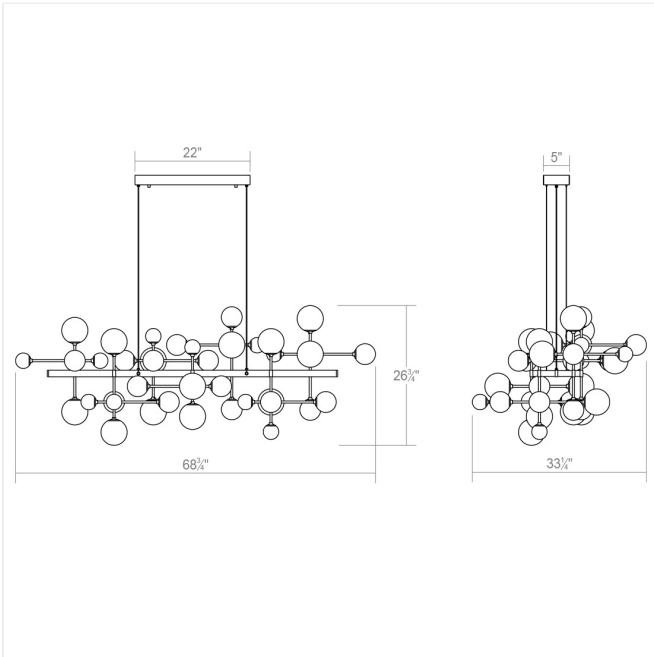

Project:

Nebula Bar Chandelier Spec Sheet

SKU: 2066.13

Intersecting stems form clusters of illuminated glass spheres in a dance-like rhythm. Mounted in precisely poised positions along rectangular beams in linear and rectilinear configurations of expansive scale, these Nebula constructions form illuminating sculptures of joyous activity in dramatic proportions well suited for spaces with high ceilings.

Also available as a [Square Chandelier](#) and [Zig-Zag Chandelier](#).

Learn more: <https://sonnemanlight.com/nebula-bar-chandelier>

Type #:

Dimensions

Height:	26.75"
Width:	68.75"
Length:	33.25"

Electrical Specs

Bulb(s) Included?:	Yes
Bulb 1 Type:	Integral LED
Bulb Quantity:	11
Input Voltage:	100-277VAC
Wattage:	3
Initial Lumens:	13900
Delivered Lumens:	7600
Kelvin:	3000K
CRI:	90
Power Supply Type:	Driver
Power Supply Quantity:	2
Power Supply Location:	Canopy
Dimming Type:	TRIAC/ELV/0-10V

Installation

Installation:	Licensed electrician required
Sloped Ceiling Compatible?:	Not Compatible
Cord Length:	6 ft
Minimum Hanging Height:	26.75"
Maximum Hanging Height:	85"

Shipping

Carton 1 L x W x H:	62" X 18" X 22"
Carton 1 Gross Weight:	45 LBS