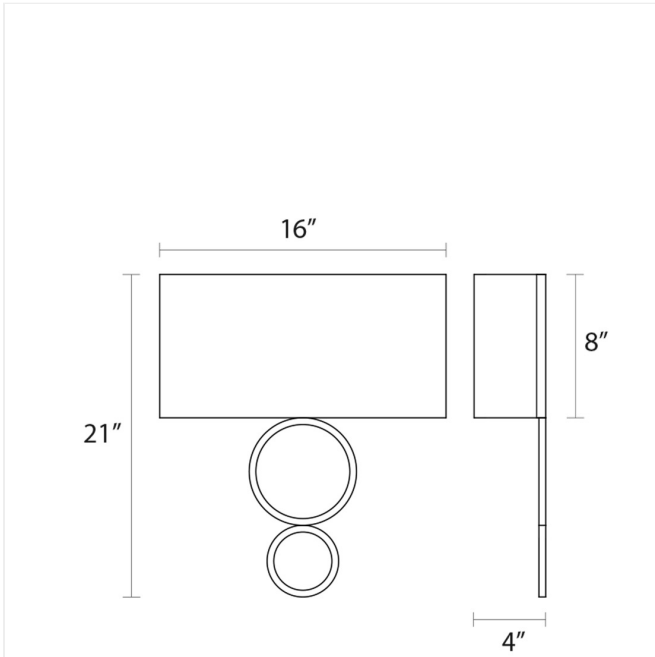

Project:

Dianelli Sconce Spec Sheet

SKU: 1881.35F

The intriguing scale of its bold geometry, Dianelli is 20th century deco-inspired, punctuated by the heft of its crisply stepped repeating elements that form a dramatically articulated grand pendant lighting fixture.

Learn more: <https://sonnemanlight.com/dianelli-sconce>

Type #:

Dimensions

Height:	21"
Width:	16"
Extends:	4"
Minimum Extension:	4"
Maximum Extension:	4"
Canopy/Backplate/Base Depth:	10"
Canopy/Backplate/Base Height:	8"

Shipping

Carton 1 L x W x H:	24" X 20" X 8"
Carton 1 Gross Weight:	12 LBS

Shade

Shade Material:	Metal
Shade 2 Material:	Acrylic

General Listings

Features:	While Supplies Last
Certification:	C-UL-US
Color/Finish:	Polished Nickel (.35)