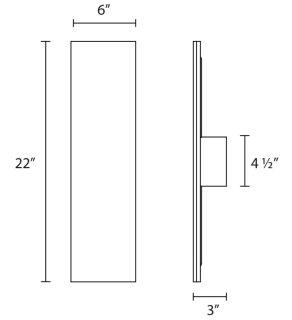

Project:

Pannelo Sconce Spec Sheet

SKU: 1871.24F Learn more at:
<https://sonnemanlight.com/pannelo-sconce>

Description: The Pannelo is a shield that reveals itself to be a curved panel reflecting soft radiance. Light is directed against the wall surface at either end of the panel, casting ambient light. This collection's beauty of form and ambient light bring unique sophistication to your modern home or architecturally designed space.

Type #:

Dimensions

Height:	22"
Width:	6"
Extends:	3"
Minimum Extension:	3"
Maximum Extension:	3"
Size:	22"
Canopy/Backplate/Base Depth:	4.5
Canopy/Backplate/Base Height:	4.5

Electrical Specs

Bulb(s) Included?:	Yes
Bulb 1 Type:	Twin CFL 2G11 Base
Bulb Quantity:	2
Input Voltage:	120VAC
Wattage:	18
Color Temperature:	N/A
Power Supply Quantity:	1
Dimming Type:	N/A
Bulb Max Wattage:	18

Installation

Installation:	Licensed electrician required
Installation Orientation:	Vertical

Shipping

Carton 1 L x W x H:	26" X 9" X 7"
Carton 1 Gross Weight:	7 LBS

Shade

Shade 1 Material:	Metal
-------------------	-------