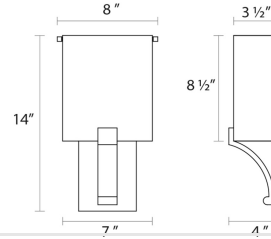

Type #:

Dimensions

| | |
|-------------------------------|-----|
| Height: | 14" |
| Width: | 8" |
| Extends: | 4" |
| Minimum Extension: | 4" |
| Maximum Extension: | 4" |
| Canopy/Backplate/Base Depth: | 4.5 |
| Canopy/Backplate/Base Height: | 14 |

Shipping

| | |
|------------------------|----------------|
| Carton 1 L x W x H: | 20" X 9" X 11" |
| Carton 1 Gross Weight: | 7 LBS |

Shade

| | |
|-----------------|-------|
| Shade Material: | Glass |
|-----------------|-------|