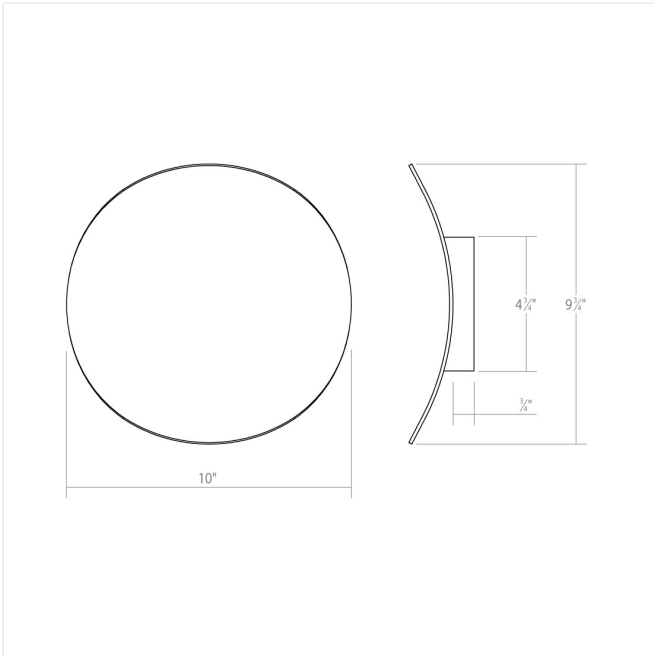

Project:

Malibu Discs LED Sconce Spec Sheet

SKU: 1760.03

Flared opposing discs form a sweeping sculptural LED sconce. Also available as a [Pendant](#).

Learn more: <https://sonnemanlight.com/malibu-discs-led-sconce>

Type #:

Dimensions

Extends:	2.25"
Minimum Extension:	2.25"
Maximum Extension:	2.25"
Diameter:	10"
Size:	10"
Canopy/Backplate/Base Width:	4.75"
Canopy/Backplate/Base Depth:	1"
Canopy/Backplate/Base Height:	4.75"

Installation

Installation:	Licensed electrician required
Installation Orientation:	Any Orientation

Shipping

Carton 1 L x W x H:	16" X 16" X 8"
Carton 1 Gross Weight:	6 LBS

Shade

Shade Material:	Aluminum
-----------------	----------