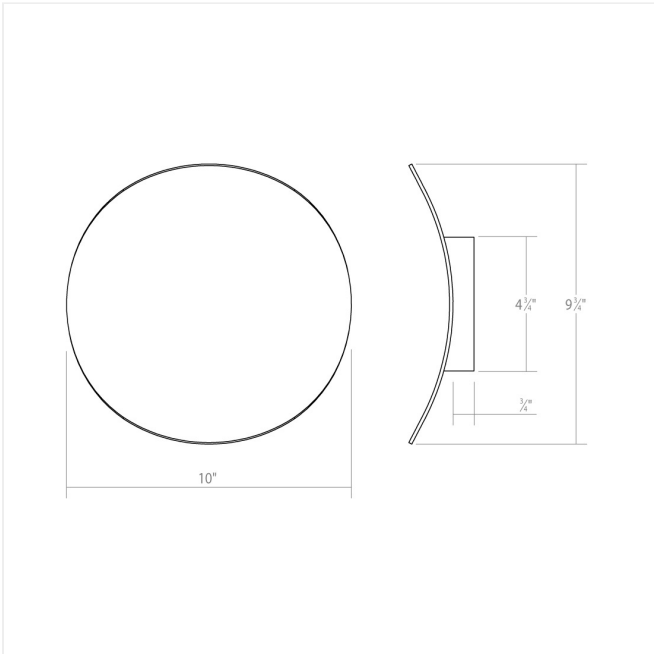

## Dimensions

Extends:	2.25"
Minimum Extension:	2.25"
Maximum Extension:	2.25"
Diameter:	10"
Size:	10"
Canopy/Backplate/Base Width:	4.75"
Canopy/Backplate/Base Depth:	1"
Canopy/Backplate/Base Height:	4.75"

## Options In This Family

SKU	Size	Wattage	CRI	Delivered Lumens
1760.XX	10"	18	90	1190
1761.XX	14"	25	90	1610